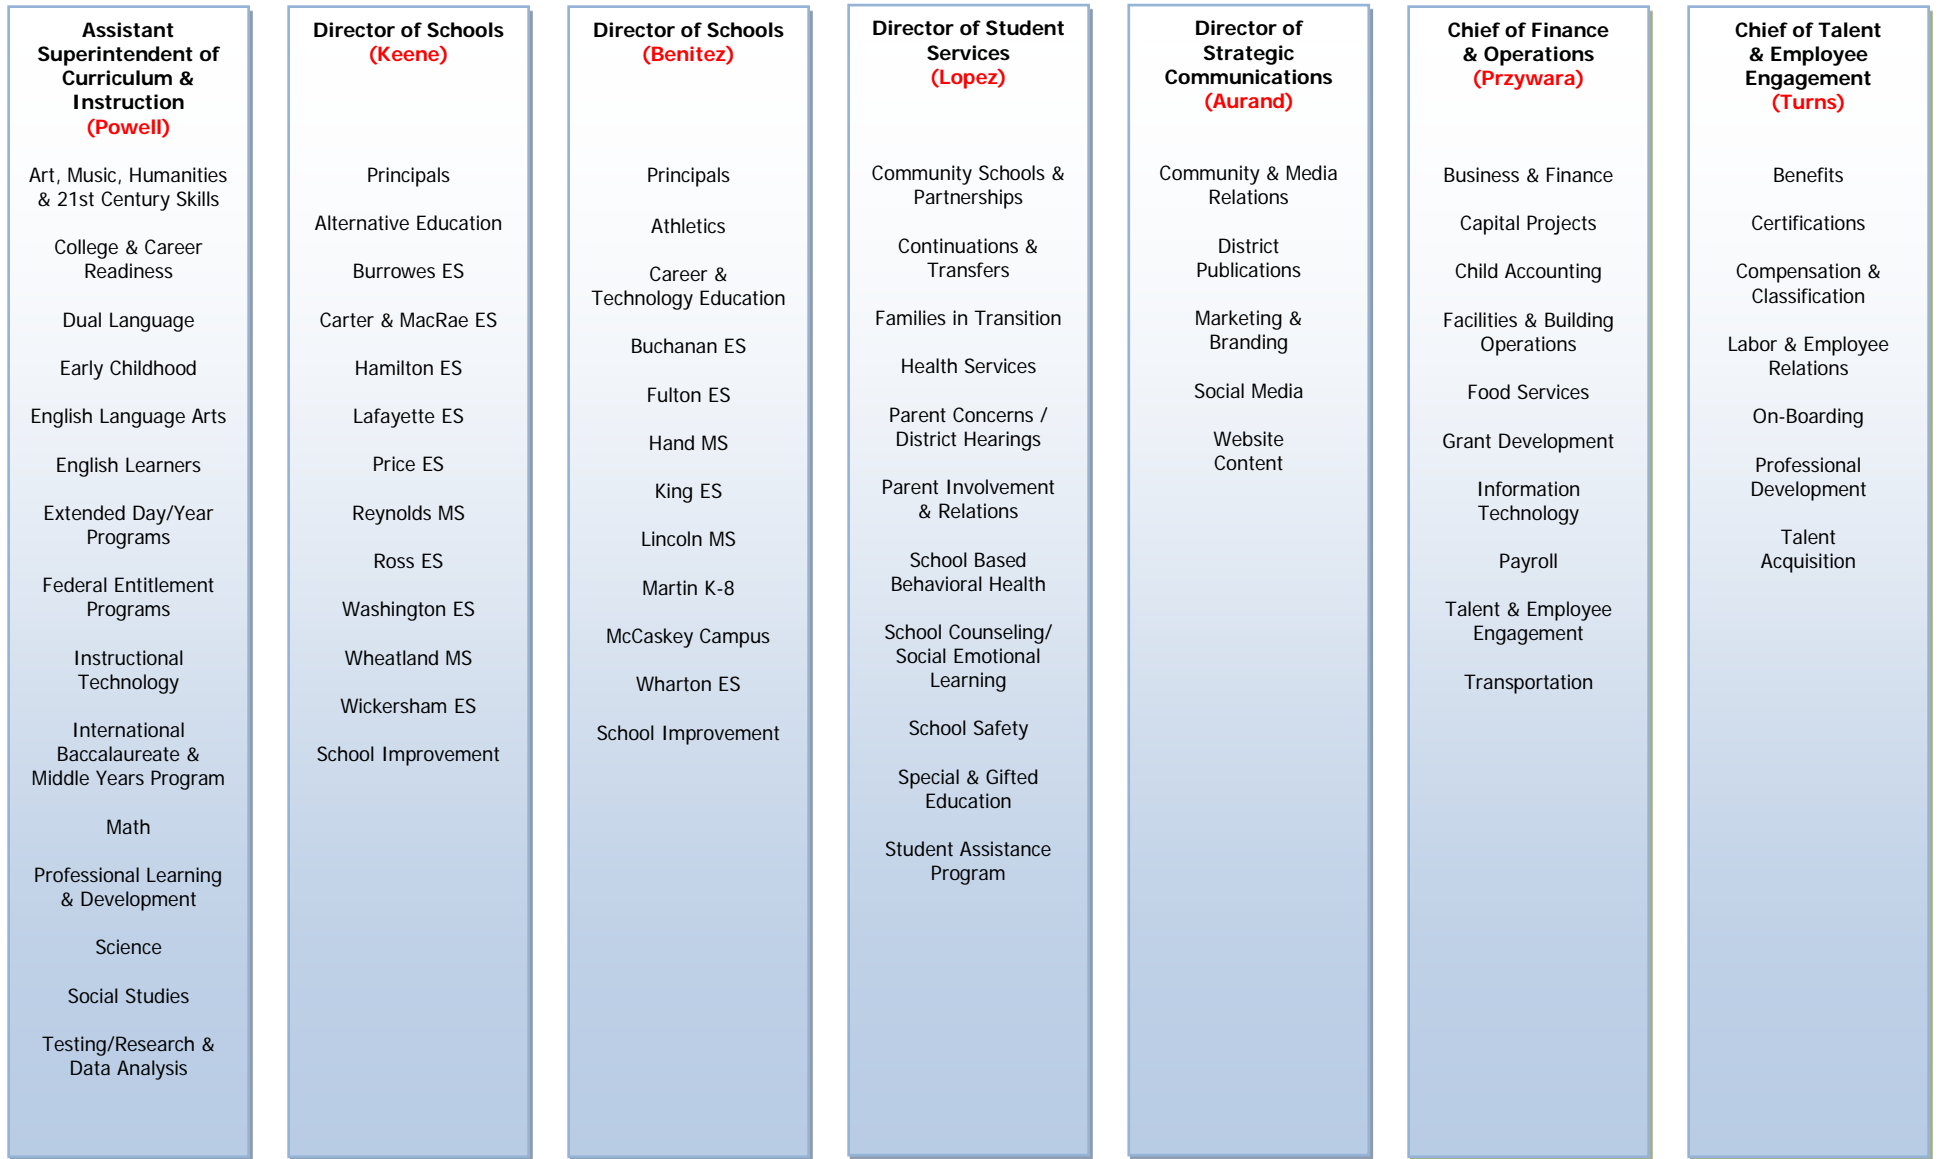

Superintendent
(Rau)

Executive Assistant
(Marshall)

Students and Educators

Social & Emotional Support

Infrastructure and Support