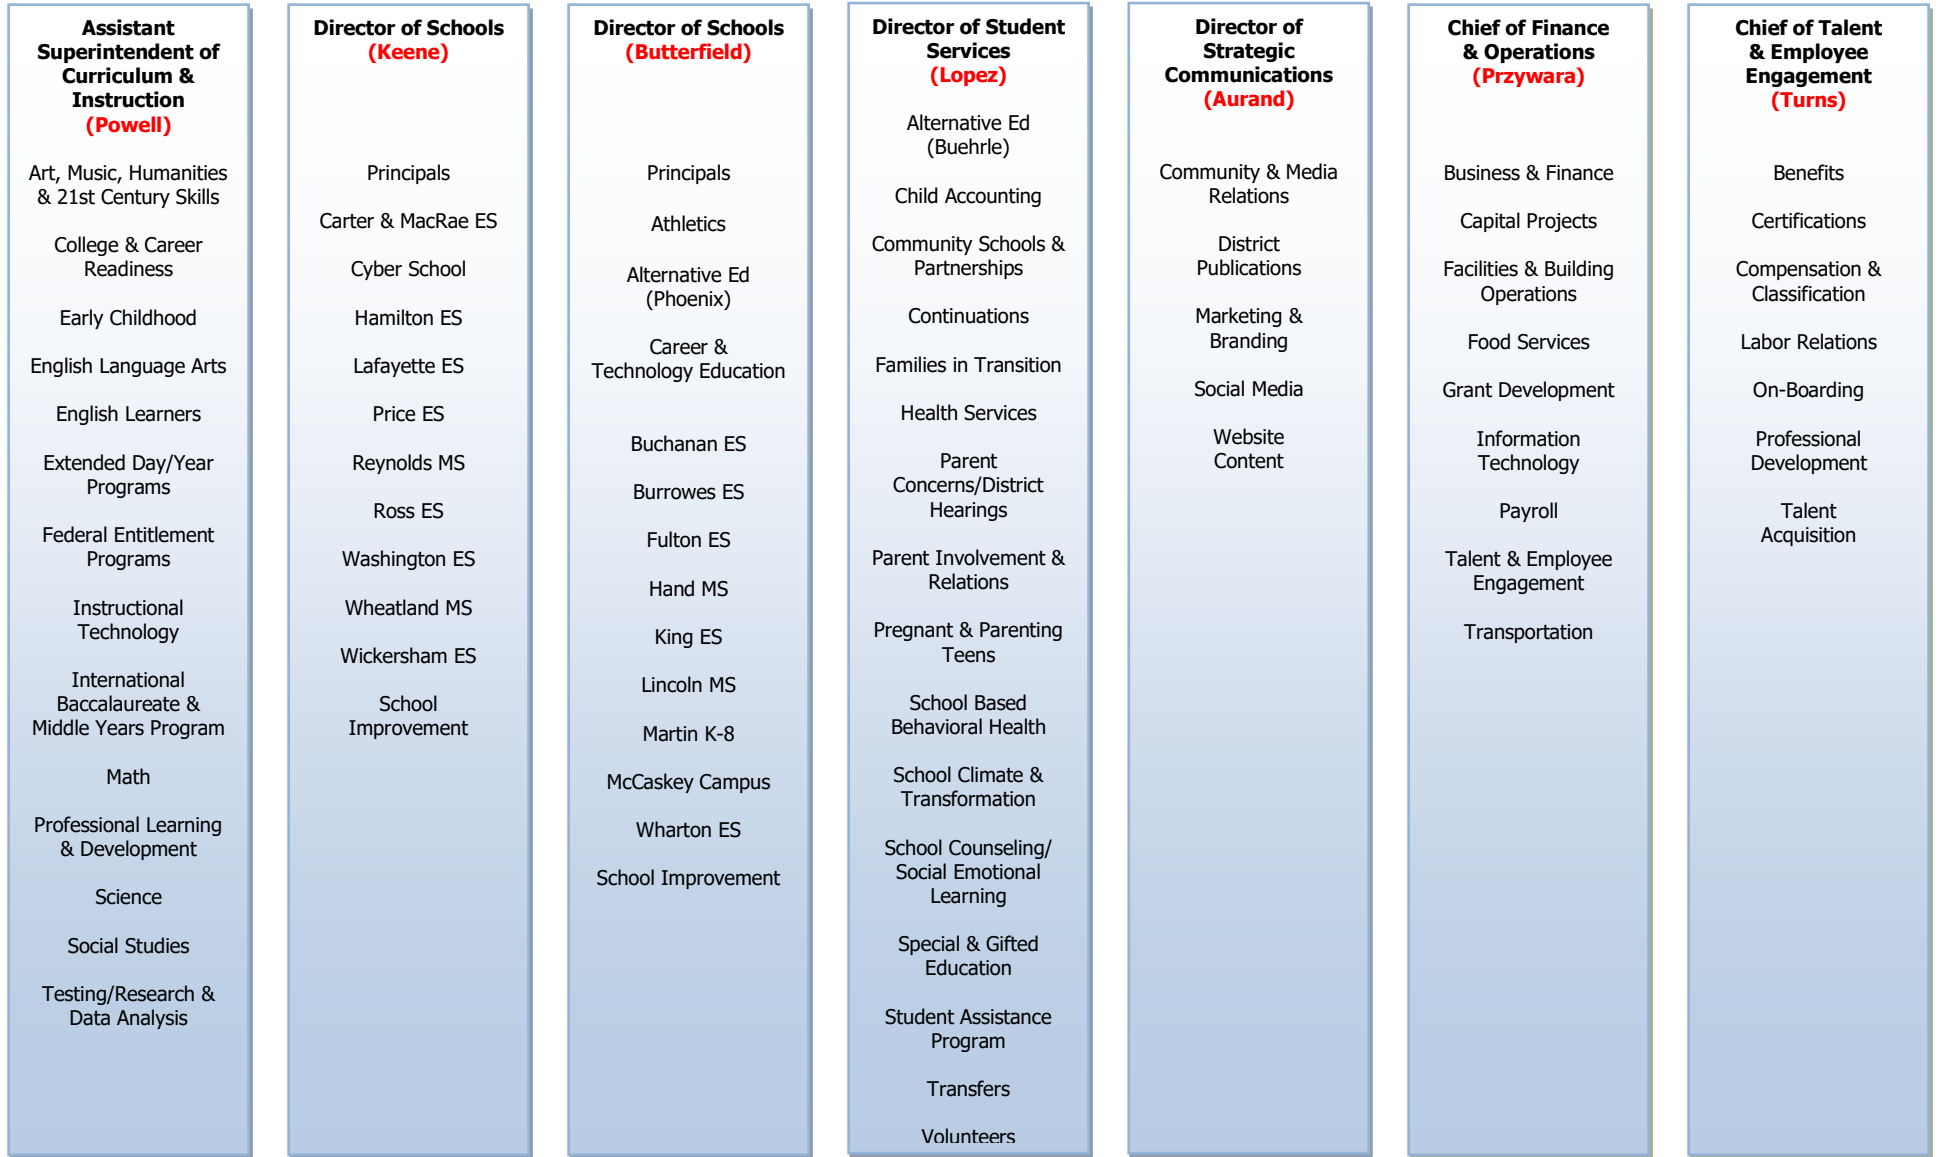

Superintendent
(Rau)

Executive Assistant
(Marshall)

Students and Educators

Social & Emotional Support

Infrastructure and Support